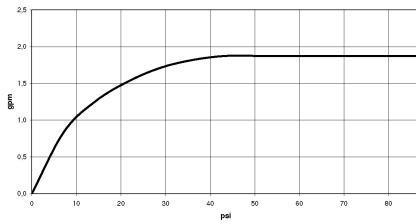

26 622 892

- shower with fixed riser projection 420mm
- overhead shower: rain flow
- rain shower Ø 300 mm
- rain shower with anti-scale system
- max. rainshower flow 6.8 l/min
- Function from: 6.5 l/min
- rotary diverter for fixed-riser shower/hand shower
- height of fittings up to rain shower (bottom edge) 850mm
- height of fittings up to top edge of elbow 1167mm
- rosette for shower holder Ø 55mm
- rosette for wall mounting Ø 57mm
- rosette for shower mixer Ø 65mm
- gauge 150 mm - 13 mm
- 1500 mm metal shower hose
- 1/2" connection
- Pipe diameter 20 mm
- quick clearing

This article does not include a hand shower!

Intrinsic protection against back flow.

	Chrome	26 622 892-00 0010
	Brushed Platinum	26 622 892-06 0010
	Platinum	26 622 892-08 0010
	Dark Chrome	26 622 892-19 0010
	Brushed Durabronze (23kt Gold)	26 622 892-28 0010
	Matte Black	26 622 892-33 0010
	Brushed Champagne (22kt Gold)	26 622 892-46 0010
	Champagne (22kt Gold)	26 622 892-47 0010
	Brushed Chrome	26 622 892-93 0010
	Brushed Dark Platinum	26 622 892-99 0010

26 622 892

mm [inches]  
1.10

Flow rate chart

26 622 892

Parts for other finishes can be found here: Brushed Platinum

Spare parts list

No.	Item Number	Name	Quantity used	Delivery time
1	04 12 05 091 10-00	shower	1	10
2	09 23 01 039 90	sieve	1	2
3	09 24 03 177 20-00	adaptor	1	10
4	04 28 22 097 20-00	spout	1	10
5	90 14 10 011 00 90	seal	1	2
6	90 17 11 037 00-00	holder	1	10
7	90 28 22 096 00-00	pipe	1	10
8	04 17 10 020 01-00	fitting	1	10
9	90 14 20 026 00 90	seal	1	2
10	28 050 892-00	TARA Wall bracket - Chrome	1	10
11	28 304 970-00	Metal shower hose 1/2" x 3/8" x 1500 mm - Chrome	1	2