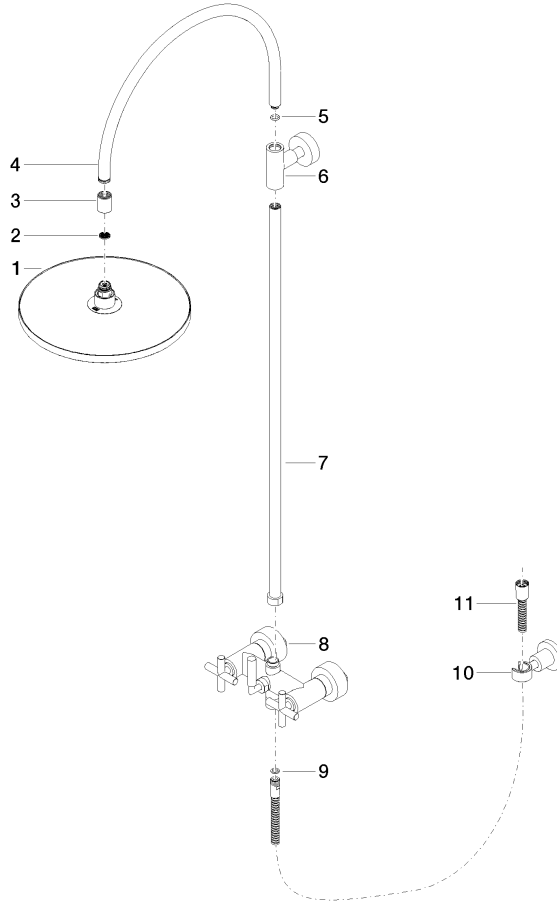

26 622 892

- shower with fixed riser projection 420mm
- overhead shower: rain flow
- rain shower Ø 300 mm
- rain shower with anti-scale system
- max. rainshower flow 6.8 l/min
- Function from: 6.5 l/min
- rotary diverter for fixed-riser shower/hand shower
- height of fittings up to rain shower (bottom edge) 850mm
- height of fittings up to top edge of elbow 1167mm
- rosette for shower holder Ø 55mm
- rosette for wall mounting Ø 57mm
- rosette for shower mixer Ø 65mm
- gauge 150 mm - 13 mm
- 1500 mm metal shower hose
- 1/2" connection
- Pipe diameter 20 mm
- quick clearing

This article does not include a hand shower!

Intrinsic protection against back flow.

	Chrome	26 622 892-00 0010
	Brushed Platinum	26 622 892-06 0010
	Platinum	26 622 892-08 0010
	Dark Chrome	26 622 892-19 0010
	Brushed Durabronze (23kt Gold)	26 622 892-28 0010
	Matte Black	26 622 892-33 0010
	Brushed Champagne (22kt Gold)	26 622 892-46 0010
	Champagne (22kt Gold)	26 622 892-47 0010
	Brushed Chrome	26 622 892-93 0010
	Brushed Dark Platinum	26 622 892-99 0010

26 622 892

mm [inches]  
1.10

Flow rate chart

26 622 892

Parts for other finishes can be found here: Brushed Platinum

Spare parts list

No.	Item Number	Name	Quantity used	Delivery time
1	04 12 05 091 10-00	shower	1	10
2	09 23 01 039 90	sieve	1	2
3	09 24 03 177 20-00	adaptor	1	10
4	04 28 22 097 20-00	spout	1	10
5	90 14 10 011 00 90	seal	1	2
6	90 17 11 037 00-00	holder	1	10
7	90 28 22 096 00-00	pipe	1	10
8	04 17 10 020 01-00	fitting	1	10
9	90 14 20 026 00 90	seal	1	2
10	28 050 892-00	TARA Wall bracket - Chrome	1	10
11	28 304 970-00	Metal shower hose 1/2" x 3/8" x 1500 mm - Chrome	1	2