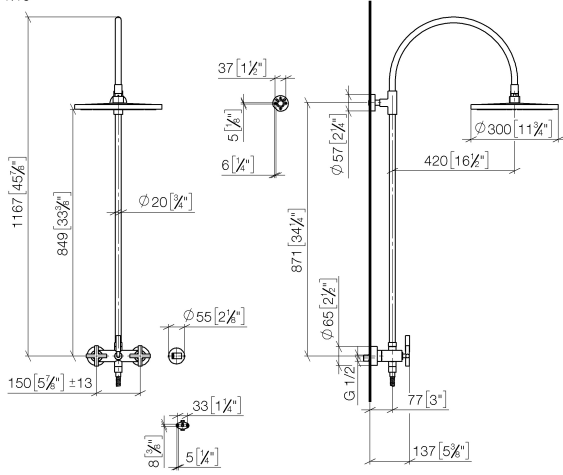

26 622 892

- shower with fixed riser projection 420mm
- overhead shower: rain flow
- rain shower Ø 300 mm
- rain shower with anti-scale system
- max. rainshower flow 6.8 l/min
- Function from: 6.5 l/min
- rotary diverter for fixed-riser shower/hand shower
- height of fittings up to rain shower (bottom edge) 850mm
- height of fittings up to top edge of elbow 1167mm
- rosette for shower holder Ø 55mm
- rosette for wall mounting Ø 57mm
- rosette for shower mixer Ø 65mm
- gauge 150 mm - 13 mm
- 1500 mm metal shower hose
- 1/2" connection
- Pipe diameter 20 mm
- quick clearing

This article does not include a hand shower!

Intrinsic protection against back flow.

	Chrome	26 622 892-00 0010
	Brushed Platinum	26 622 892-06 0010
	Platinum	26 622 892-08 0010
	Dark Chrome	26 622 892-19 0010
	Brushed Durabronze (23kt Gold)	26 622 892-28 0010
	Matte Black	26 622 892-33 0010
	Brushed Champagne (22kt Gold)	26 622 892-46 0010
	Champagne (22kt Gold)	26 622 892-47 0010
	Brushed Chrome	26 622 892-93 0010
	Brushed Dark Platinum	26 622 892-99 0010

26 622 892

mm [inches]  
1.10

Flow rate chart

26 622 892

Parts for other finishes can be found here: Brushed Platinum

Spare parts list

No.	Item Number	Name	Quantity used	Delivery time
1	04 12 05 091 10-00	shower	1	10
2	09 23 01 039 90	sieve	1	2
3	09 24 03 177 20-00	adaptor	1	10
4	04 28 22 097 20-00	spout	1	10
5	90 14 10 011 00 90	seal	1	2
6	90 17 11 037 00-00	holder	1	10
7	90 28 22 096 00-00	pipe	1	10
8	04 17 10 020 01-00	fitting	1	10
9	90 14 20 026 00 90	seal	1	2
10	28 050 892-00	TARA Wall bracket - Chrome	1	10
11	28 304 970-00	Metal shower hose 1/2" x 3/8" x 1500 mm - Chrome	1	2